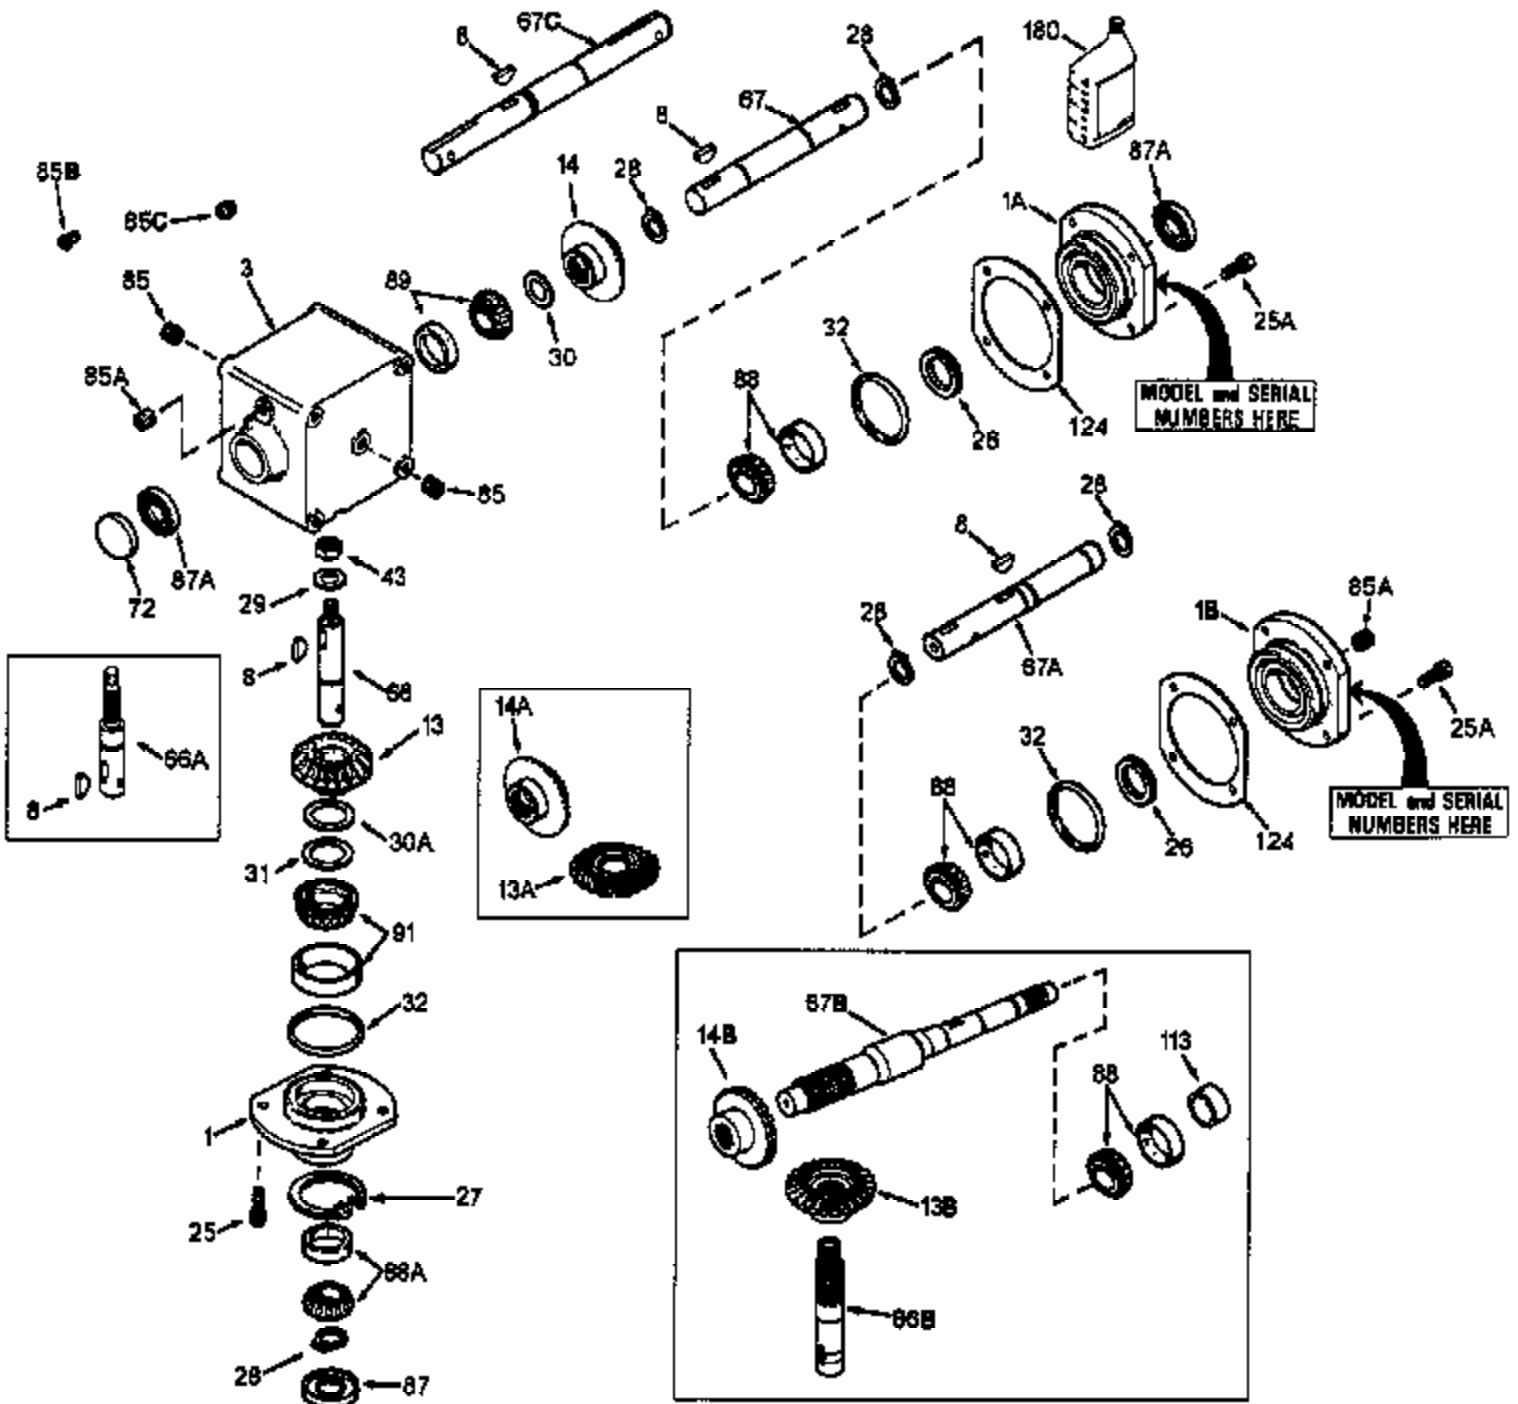

# JOIST

DAS ORIGINAL

ILLUSTRATION SHOWS TYPICAL PARTS ONLY. ORDER BY PART NUMBER. PARTS NOT LISTED ARE SUPPLIED BY OEM.

Ref #	Part Number	Qty	Description
	794391		RA Drive Head Ass'y (Incl. 1 thru 124 )
1	786104A		Retainer Cap
1A	786105		Retainer Cap
3	770076		Right Angle Drive Housing
8	792114		Woodruff Key No. 807
13	778167		Bevel Gear (25 teeth)
14	778171		Bevel Gear (26 teeth)
25A	792037		Screw, 5/16-18 x 1"
25	792037		Screw, 5/16-18 x 1"
26	780137		Load Ring
27	792112		Retaining Ring
28	792113		Retaining Ring
29	792115	1100-1100-008	Flat Washer
30	780131	Peerless	Shim
31	780138		Shim
32	788063		"O" Ring
43	792110A		Hex Jam Nut, 3/4-16
66	776221		Input Shaft (4-7/8" long)
67	776237		Output Shaft (7-17/32" long)
72	792111		Plug
85C	792118		Relief Valve
85A	792039		Pipe Plug, 1/8"
85	792116		Pipe Plug, 1/4-18
87A	788065		Oil Seal
87	788064		Oil Seal
88A	780132		Bearing & Cup Ass'y (SEE REPAIR MANUA L)
88	780132		Bearing & Cup Ass'y (SEE REPAIR MANUA L)
89	780132		Bearing & Cup Ass'y (SEE REPAIR MANUA L)
91	780134		Bearing & Cup Ass'y (SEE REPAIR MANUA L)
124	780136		Retainer Cap Shim
180	730229A		Gear Oil 80W90

1100-1100-008 Page 2 of 2  
Peerless